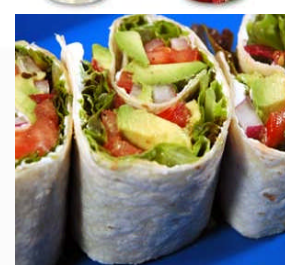

JD'S DINER CONCERT MENU

TEMPTATIONS

AMERICAN FRIES	<i>hot potato fries - large</i>	\$4.50	<i>ex-large box</i>	\$7.50
FRIES & GRAVY	<i>crispy hot fries & lashings of gravy - ex-large box</i>	\$8.50		
CHILI FRIES	<i>large tub of fries, chili con carne mince, cheese</i>	\$ 8.50		
SPICY WEDGES	<i>chunky spicy seasoned wedges - large</i>	\$5.00		
	<i>extra large tub- sour cream & sweet chili sauce</i>	\$7.50		
9" HOT DOG	<i>traditional hot dog with ketchup</i>	\$5.00		
	<i>cheese & onion dog-</i>	\$5.50		
9" CHILI DOG	<i>9" dog, with chili mince and cheese</i>	- \$6.50		
DAGWOOD DOG	<i>9" golden battered hot dog on stick</i>	- \$5.00		
J.D'S BURGER	<i>5" bun, beef, salad and bbq sauce</i>	- \$7.50		
VEGE BURGER	<i>5" bun, vege pattie, salad/ cheese and mayo</i>	\$8.50		
CHILI BURGER	<i>5" bun, beef, chili mince, onion and cheese</i>	- \$8.50		
FISH & FRIES	<i>large serving of tasty fish & fries and tartare/lemon</i>	\$11.50		
SPICY CHICKEN	<i>spicy chicken pieces - \$2.50 ea</i>	<i>or with 3 & fries</i>	\$11.50	
HOT CORN	<i>Farm fresh boiled sweet corn</i>	\$4.00		
VEGETARIAN PATTIE	<i>golden vegetarian pattie</i>	<i>- \$3.50 or burger</i>	\$8.50	
9" CRUMBED SAUSAGES	<i>choose from beef or chicken/ cheese</i>	\$3.50		
NUGGETS AND FRIES	<i>tasty chicken nuggets & large box of fries</i>	\$8.50		
	<i>Extra Nuggets</i>	\$0.50c ea		
CHICKEN STRIPS	<i>crumbed sweet chili crispy chicken strips</i>	<i>\$3.50 ea or</i>	<i>With box of chips & 2 strips</i>	
		\$11.50		